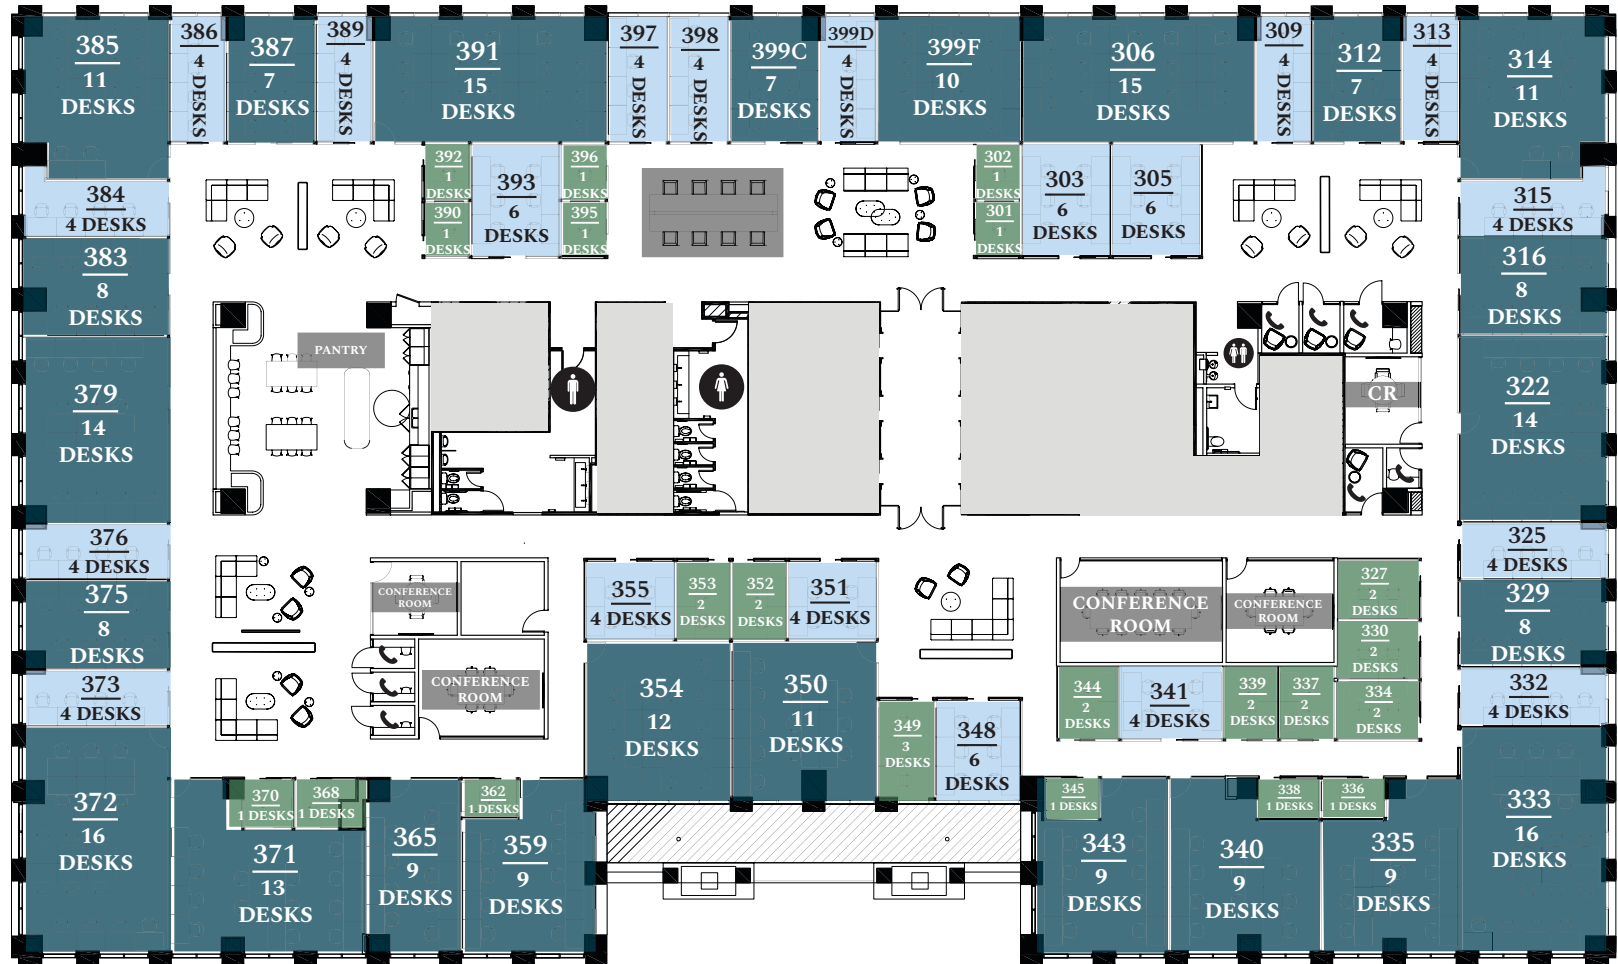

# Floor Plans:

## Floor 3

**SMALL OFFICE**  
1-3 DESKS

**MEDIUM OFFICE**  
4-6 DESKS

**LARGE OFFICE**  
7-10 DESKS

**PRIVATE DESKS**  
8 DESKS

COMMONGROUNDS  
WORKPLACE  
cgworkplace.com

999 PEACHTREE ST NE, ATLANTA, GA 30309

## Floor 4

**SMALL OFFICE**  
1-3 DESKS

**MEDIUM OFFICE**  
4-6 DESKS

**LARGE OFFICE**  
7-10 DESKS

**PRIVATE DESKS**  
8 DESKS