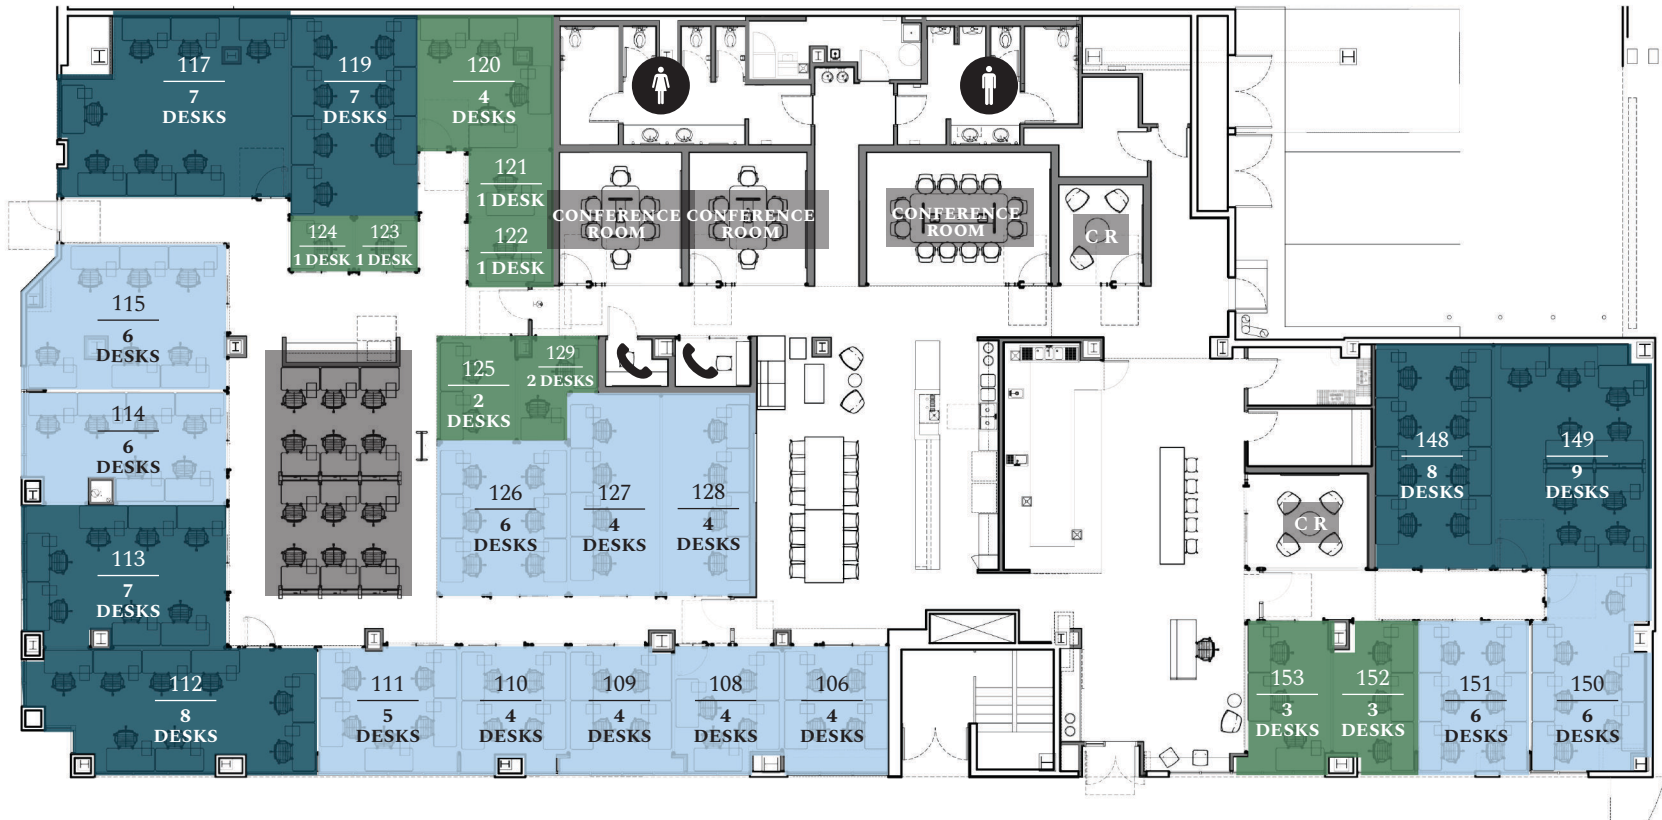

COMMONGROUNDS
WORKPLACE

cgworkplace.com

145 W BROADWAY, LONG BEACH, CA 90802

Floor Plan:

SMALL OFFICE
1-3 DESKS

MEDIUM OFFICE
4-6 DESKS

LARGE OFFICE
7-10 DESKS

PRIVATE DESKS
12 DESKS

**Downtown
Long Beach**