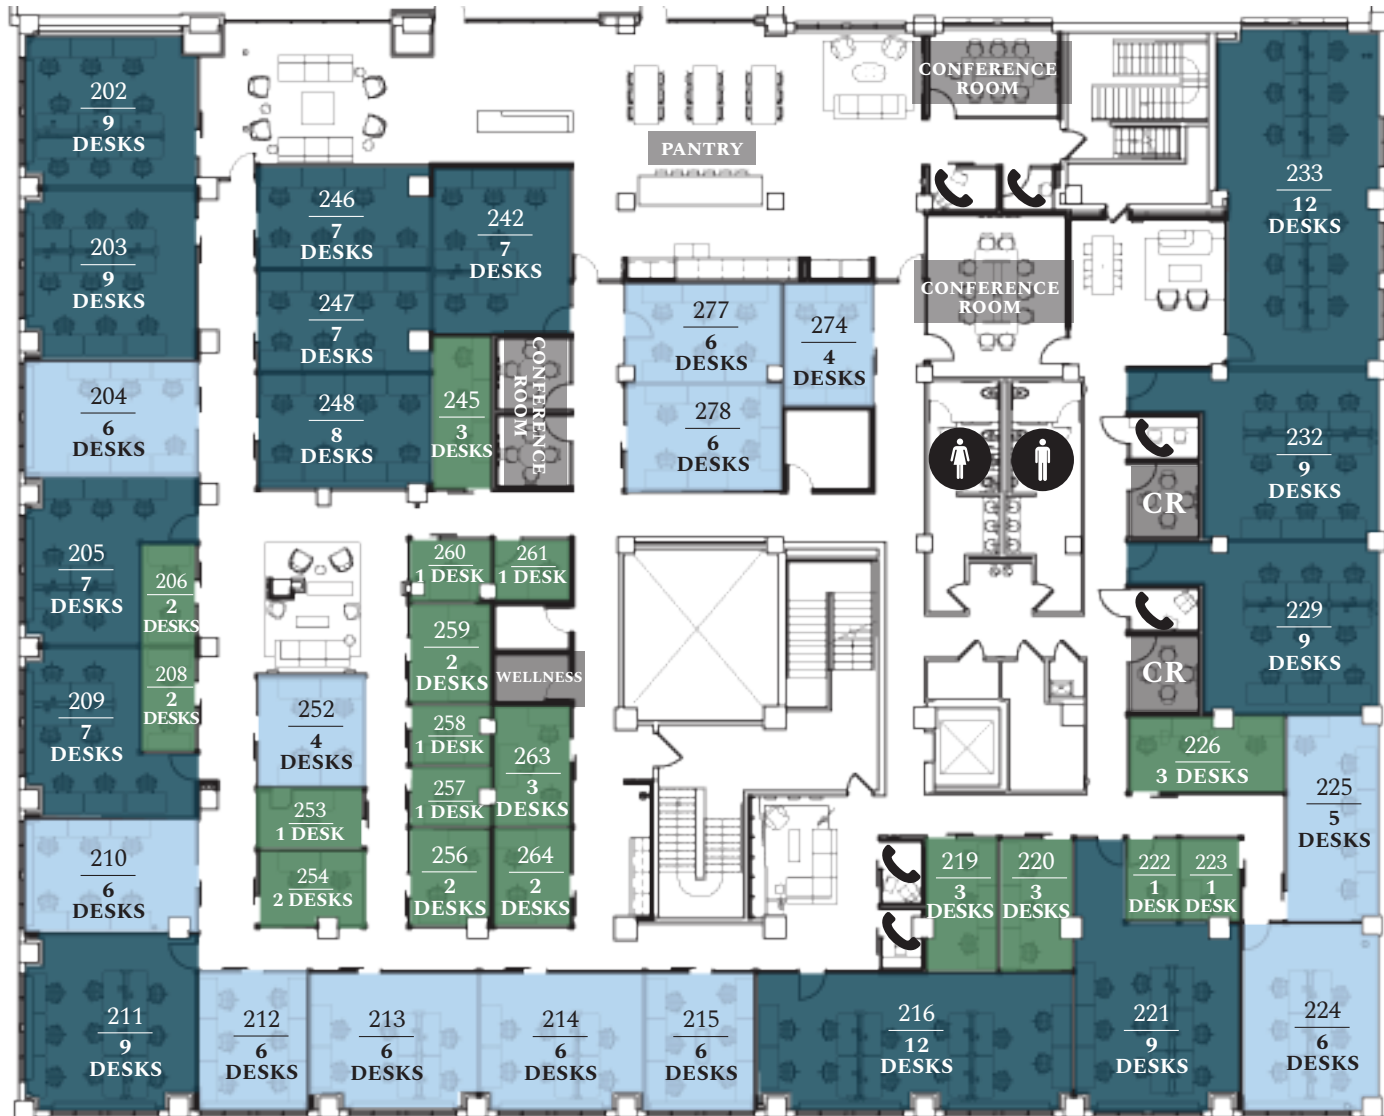

COMMON GROUNDS
WORKPLACE
cgworkplace.com

801 MARQUETTE AVE., SUITE 200
MINNEAPOLIS, MN 55402

Minneapolis
SKYWAY

Floor Plans:

Suite 200

- SMALL OFFICE
1-3 DESKS
- MEDIUM OFFICE
4-6 DESKS
- LARGE OFFICE
7-10 DESKS

COMMONGROUNDS
WORKPLACE
cgworkplace.com

801 MARQUETTE AVE., SUITE 200
MINNEAPOLIS, MN 55402

Minneapolis
SKYWAY

Floor Plans:

- MEDIUM OFFICE
4-6 DESKS
- LARGE OFFICE
7-10 DESKS
- PRIVATE DESKS
8 DESKS