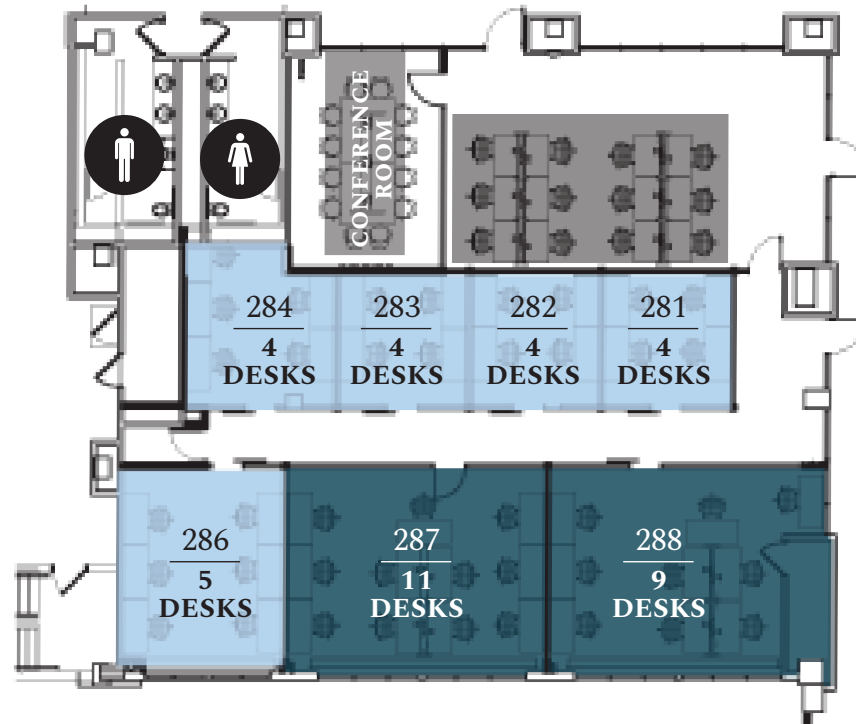

COMMON GROUNDS
WORKPLACE
cgworkplace.com

801 MARQUETTE AVE., SUITE 200
MINNEAPOLIS, MN 55402

Minneapolis
SKYWAY

Floor Plans:

Suite 200

- SMALL OFFICE
1-3 DESKS
- MEDIUM OFFICE
4-6 DESKS
- LARGE OFFICE
7-10 DESKS

COMMONGROUNDS
WORKPLACE
cgworkplace.com

801 MARQUETTE AVE., SUITE 200
MINNEAPOLIS, MN 55402

Minneapolis
SKYWAY

Floor Plans:

- MEDIUM OFFICE
4-6 DESKS
- LARGE OFFICE
7-10 DESKS
- PRIVATE DESKS
8 DESKS