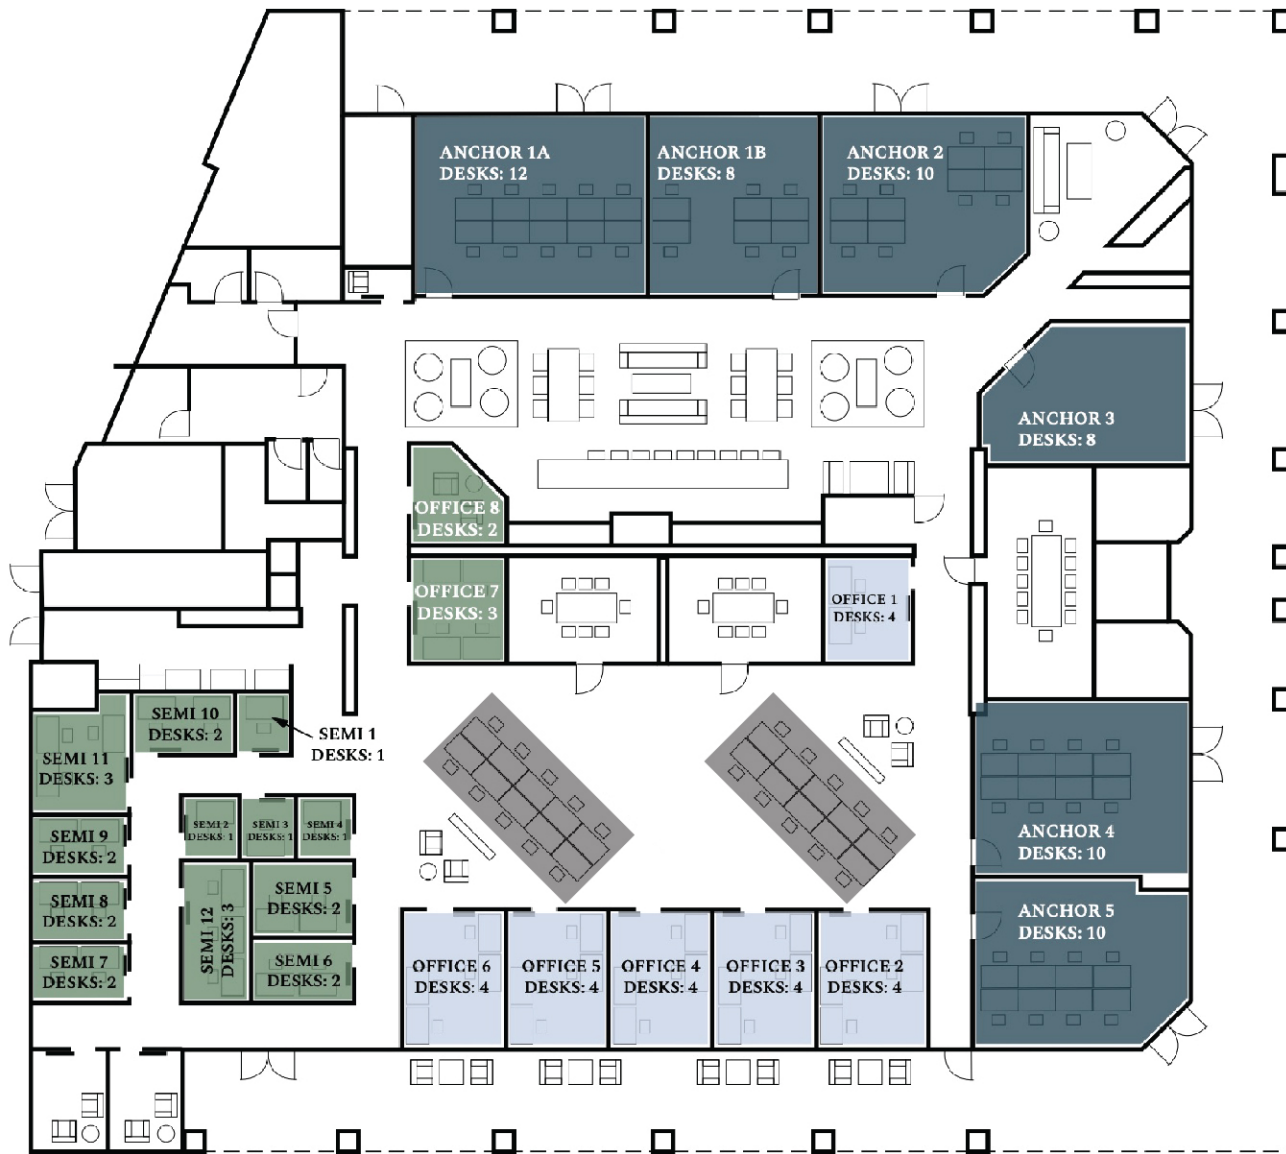

6790 Embarcadero Ln #100,
Carlsbad, CA 92011

FLOOR PLAN:

SMALL: 1-3 DESKS

MEDIUM: 4-6 DESKS

LARGE: 7+

PRIVATE DESKS: 32 DESKS