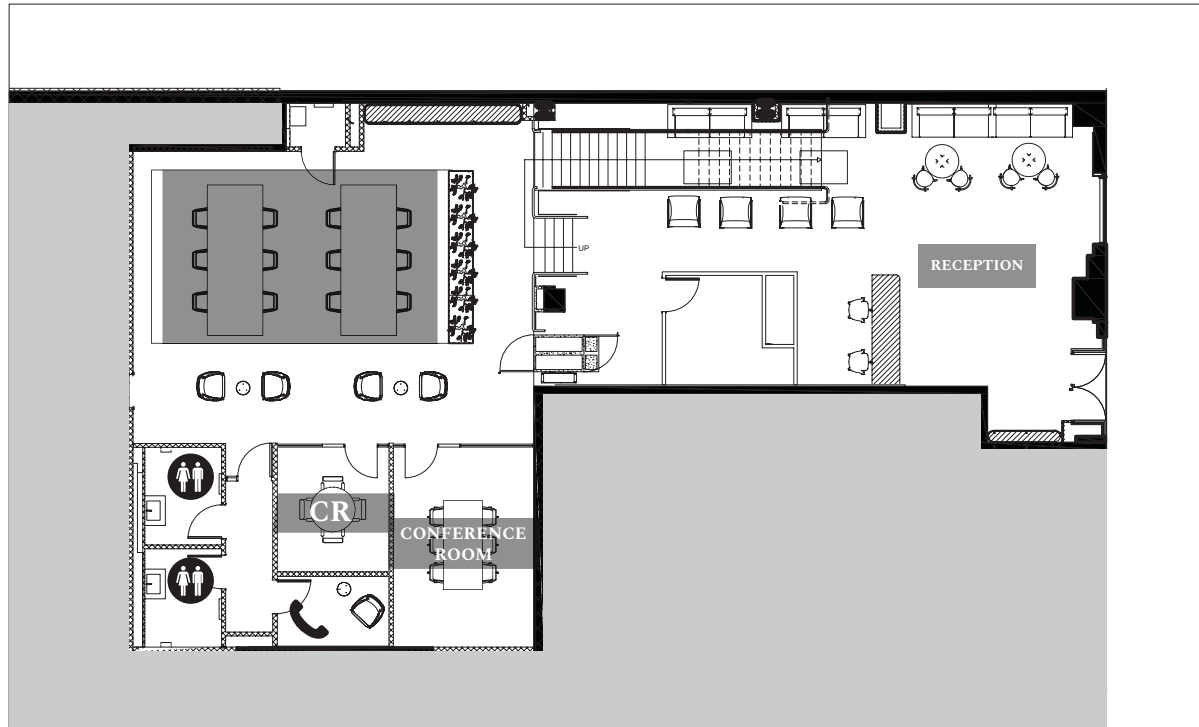

COMMONGROUNDS
WORKPLACE
cgworkplace.com

1500 K ST NW, SUITE 100
WASHINGTON, DC 20005

**Downtown
DC**

Floor Plans:

Floor 1

 PRIVATE DESKS
12 DESKS

COMMONGROUNDS
WORKPLACE
cgworkplace.com

1500 K ST NW, SUITE 100
WASHINGTON, DC 20005

Downtown
DC

Floor Plans:

Floor 2

SMALL OFFICE
1-3 DESKS

MEDIUM OFFICE
4-6 DESKS

LARGE OFFICE
7-10 DESKS